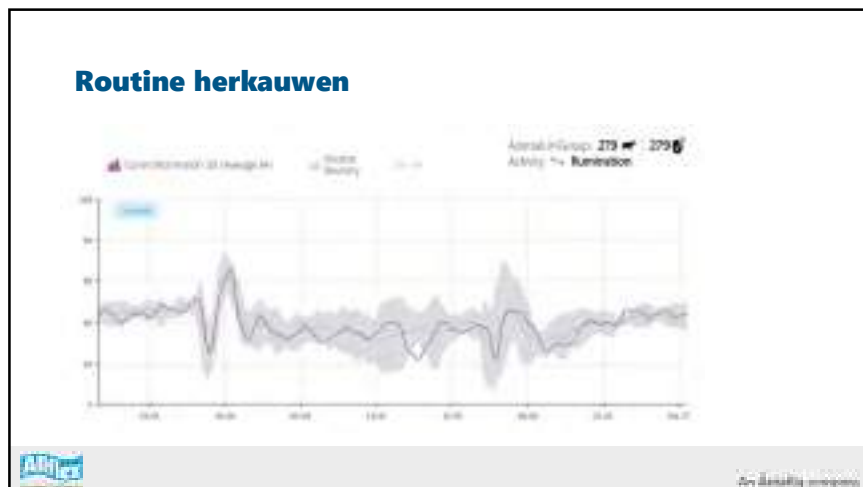

Groepsroutine

Consistentie

Hittestress

Routine herkauwen

With the group routine application, you can visualize the group routine throughout the day using ruminantion and activity data.

We look for **deviations** from the routine.