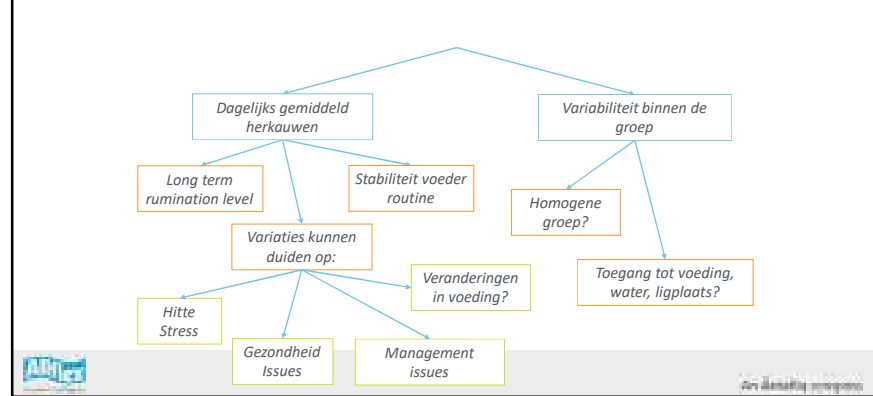

Real time: Group consistentie