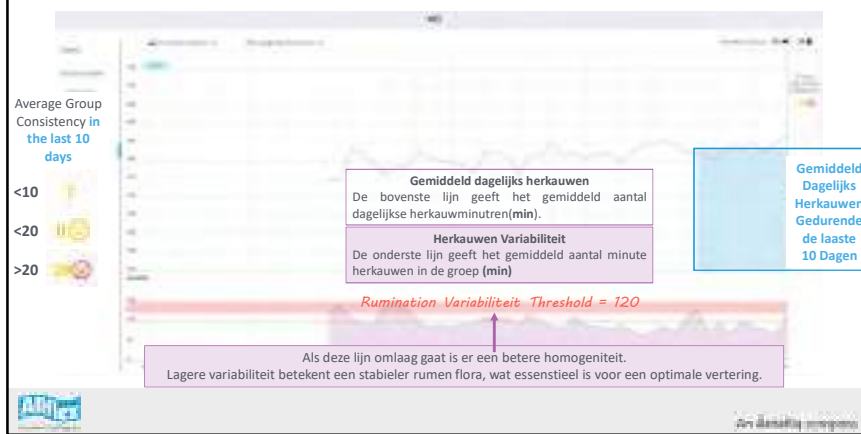

Group Trend Grafieken - Consistentie